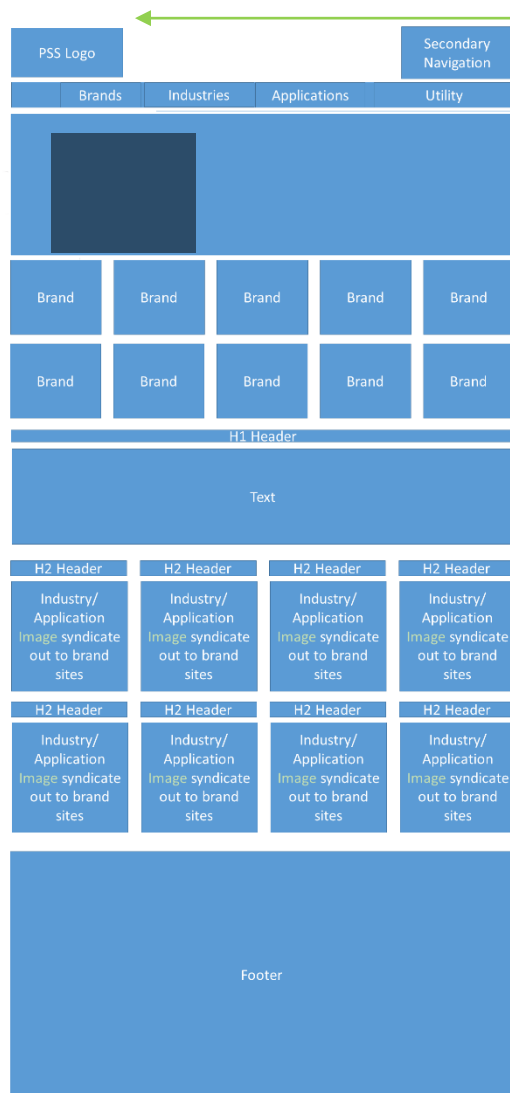

# PSS Side – Wire Frame

## Justification

- PSS Logo Top Left
- Top Right Navigation or Languages
- Second Row left BRANDS “RAD”
- Panoramic Image and Link to short video
- BRAND icons (interactive) are here to convey that these are the PSS Brands
- H1 and Anchor text – Short and to the point
- PSS Industry and Application Buckets in the body of the page
- Footer has links to utility pages and brand pages